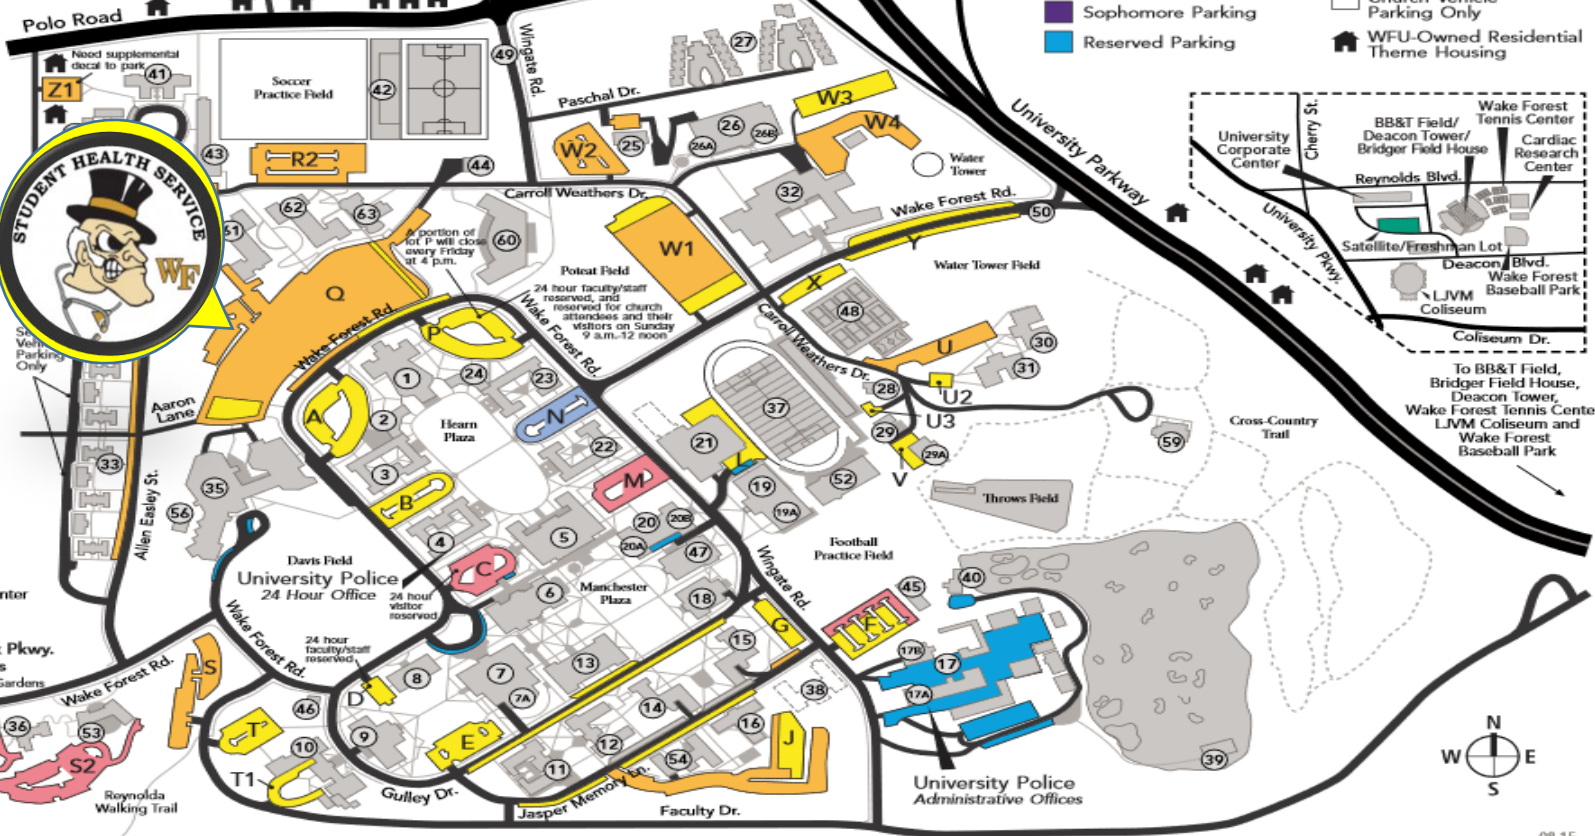

- 1 Wait Chapel/Wingate Hall
- 2 Elford Residence Hall
- 3 Taylor Residence Hall
- 4 Davis Residence Hall
- 5 Reynolda Hall
- 6 Benson University Center
- 7 Z. Smith Reynolds Library
- 8 Olin Physical Laboratory
- 10 Winston Hall
- 11 Luter Residence Hall
- 12 Babcock Residence Hall
- 13 Tribble Hall
- 14 Johnson Residence Hall
- 15 Bostwick Residence Hall
- 16 Collins Residence Hall
- 17 17A University Police
- 18 Carswell Hall
- 19 Manchester Athletic Center
- 20 Gateway Center
- 21 Reynolds Gymnasium
- 22 Kitchin Residence Hall
- 23 Poteat Residence Hall
- 24 Huffman Residence Hall
- 25 ROTC Building
- 26 26A University Advancement
- 27 Residential Community
- 28 WFDD Radio Station
- 29 Museum of Anthropology
- 30 Piccolo Residence Hall
- 31 Palmer Residence Hall
- 32 Worell Professional Center
- 33 North Campus Apartments
- 34 Student Apartments
- 35 Scales Fine Arts Center
- 36 Starling Hall
- 37 Kentner Stadium
- 38 New Freshman Residence Hall
- 39 Dianne Dailey Golf Learning Center
- 40 Haddock Golf Center

- To Reynolda Road, Silas Creek Pkwy. and I-40 Business/Bypass
- To Graylyn, Reynolda Village, Reynolda Gardens and Reynolda House

Parking Legend

- General Parking
- Faculty/Staff Parking
- Employee Off-Campus Parking Only
- Satellite/Freshman Lot
- Sophomore Parking
- Reserved Parking
- Off-Campus Parking (OC)
- Visitor/Off Campus Employee Parking
- Visitor Parking
- Winston-Salem First Church Vehicle Parking Only
- WFU-Owned Residential Theme Housing

Student Health Has Moved to Modular Trailers
 We are now on North Campus, Q Lot, Near Dogwood Residence Hall